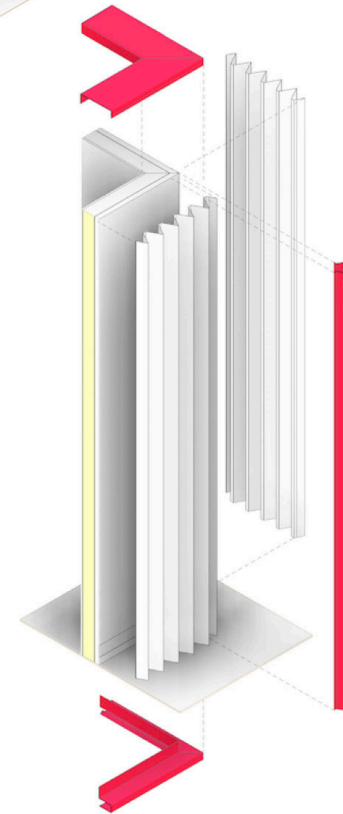

NINELINE

**RECOMMENDED
DETAILING
INSTRUCTIONS**

NINELINE™ Pleat

All rights reserved by Stratco Australia Pty Ltd
June 2024

STRATCO
ARCHITECTURAL
SOLUTIONS

NINELINE

NINELINE™ Pleat | Ext Corner Typ 1

NINELINE™ Pleat | Ext Corner Typ 2

NINELINE™ Pleat | Assembly

NINELINE™ Pleat | Ext Corner

NINELINE™ Pleat | Ext Corner Assembly

NINELINE™ Pleat | Int Corner Typ

NINELINE™ Pleat | Setout

NINELINE™ Pleat | Window Jamb

NINELINE™ Pleat | Window Jamb 1

NINELINE™ Pleat | Window Jamb 2

NINELINE™ Pleat | Parapet Flashing

NINELINE™ Pleat | Toe Flashing

NINELINE™ Pleat | Window Head & Sill Flashings

NINELINE™ Pleat | Window Head & Sill